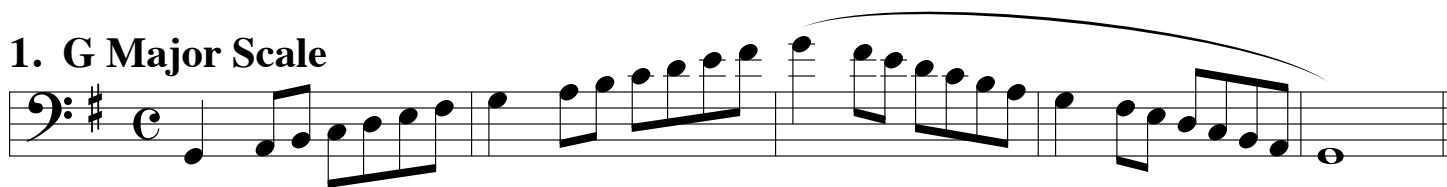

ATSSB Baritone Bass Clef Scales

Scales should be performed as written and may or may not be performed connected. All scales are to be played at a minimum of $\text{♩} = 120$

1. G Major Scale